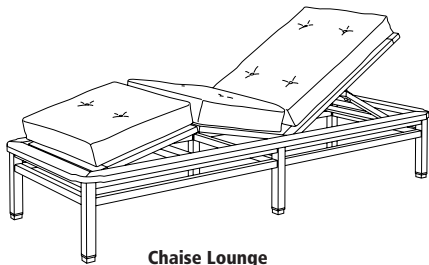

GT-1021
Paradiso Side Chair
19.5" w × 23.25" d × 34.25" h

GIATI
DESIGNS BY MARK SINGER

GIATI DESIGNS, INC.
Santa Barbara, California
Tel 805.684.8349 Fax 805.684.8359
www.giati.com

Roscoe Award Winner

Available in casual finishes
for interior and exterior use
(from L to R): Driftwood Finish,
Natural Teak, or Protective
UV Inhibitor (Teak Oil)

Paradiso

Side Table
GT-1070

Dining Arm Chair
GT-1020

Lounge Chair
GT-1030

60" Round Dining Table
GT-1004 (other sizes available)

Ottoman
GT-1040

42" Square Dining Table
GT-1002

Chaise Lounge
GT-1050

Bar Stool
GT-2016

Sofa
GT-1035

36" Round Bar Table
GT-1016

Dining Lounge Chair
GT-2025

Side Chair
GT-1021

GIATI

DESIGNS BY MARK SINGER

GIATI DESIGNS, INC.
Santa Barbara, California
Tel 805.684.8349 Fax 805.684.8359
www.giati.com