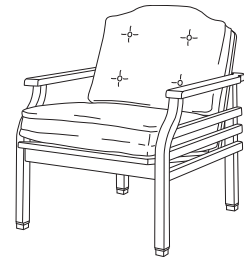

GT-1021
Paradiso Side Chair
19.5" w × 23.25" d × 34.25" h

GIATI
DESIGNS BY MARK SINGER

GIATI DESIGNS, INC.
Santa Barbara, California
Tel 805.684.8349 Fax 805.684.8359
www.giati.com

Roscoe Award Winner

Available in casual finishes
for interior and exterior use
(from L to R): Driftwood Finish,
Natural Teak, or Protective
UV Inhibitor (Teak Oil)

Paradiso

Side Table
GT-1070

Dining Arm Chair
GT-1020

Lounge Chair
GT-1030

60" Round Dining Table
GT-1004 (other sizes available)

Ottoman
GT-1040

42" Square Dining Table
GT-1002

Chaise Lounge
GT-1050