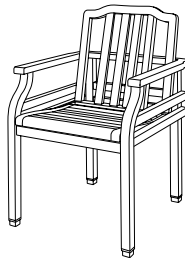

GT-1021
Paradiso Side Chair
19.5" w × 23.25" d × 34.25" h

GIATI
DESIGNS BY MARK SINGER

GIATI DESIGNS, INC.
Santa Barbara, California
Tel 805.684.8349 Fax 805.684.8359
www.giati.com

Roscoe Award Winner

Available in casual finishes
for interior and exterior use
(from L to R): Driftwood Finish,
Natural Teak, or Protective
UV Inhibitor (Teak Oil)

Paradiso

Side Table
GT-1070

Dining Arm Chair
GT-1020

Lounge Chair
GT-1030

60" Round Dining Table
GT-1004 (other sizes available)

Ottoman
GT-1040

42" Square Dining Table
GT-1002

Chaise Lounge
GT-1050

Bar Stool
GT-2016

Sofa
GT-1035

36" Round Bar Table
GT-1016

Dining Lounge Chair
GT-2025

Side Chair
GT-1021

GIATI

DESIGNS BY MARK SINGER

GIATI DESIGNS, INC.
Santa Barbara, California
Tel 805.684.8349 Fax 805.684.8359
www.giati.com