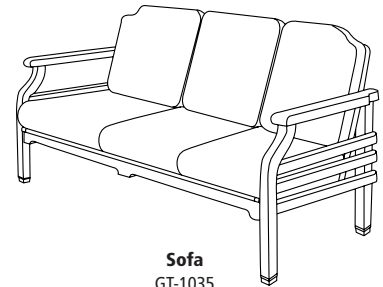

GT-1021
Paradiso Side Chair
19.5" w × 23.25" d × 34.25" h

GIATI
DESIGNS BY MARK SINGER

GIATI DESIGNS, INC.
Santa Barbara, California
Tel 805.684.8349 Fax 805.684.8359
www.giati.com

Roscoe Award Winner

Available in casual finishes
for interior and exterior use
(from L to R): Driftwood Finish,
Natural Teak, or Protective
UV Inhibitor (Teak Oil)

Paradiso

Side Table
GT-1070

Dining Arm Chair
GT-1020

Lounge Chair
GT-1030

60" Round Dining Table
GT-1004 (other sizes available)

Ottoman
GT-1040

42" Square Dining Table
GT-1002

Chaise Lounge
GT-1050

Bar Stool
GT-2016

Sofa
GT-1035

36" Round Bar Table
GT-1016

Dining Lounge Chair
GT-2025

Side Chair
GT-1021

GIATI

DESIGNS BY MARK SINGER

GIATI DESIGNS, INC.
Santa Barbara, California
Tel 805.684.8349 Fax 805.684.8359
www.giati.com