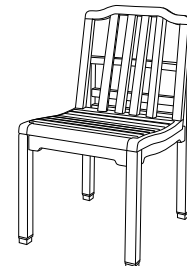

GT-1021
Paradiso Side Chair
19.5" w × 23.25" d × 34.25" h

GIATI
DESIGNS BY MARK SINGER

GIATI DESIGNS, INC.
Santa Barbara, California
Tel 805.684.8349 Fax 805.684.8359
www.giati.com

Roscoe Award Winner

Available in casual finishes
for interior and exterior use
(from L to R): Driftwood Finish,
Natural Teak, or Protective
UV Inhibitor (Teak Oil)

Paradiso

Side Table
GT-1070

Dining Arm Chair
GT-1020

Lounge Chair
GT-1030

60" Round Dining Table
GT-1004 (other sizes available)

Ottoman
GT-1040

42" Square Dining Table
GT-1002

Chaise Lounge
GT-1050

Bar Stool
GT-2016

Sofa
GT-1035

36" Round Bar Table
GT-1016

Dining Lounge Chair
GT-2025

Side Chair
GT-1021

GIATI

DESIGNS BY MARK SINGER

GIATI DESIGNS, INC.
Santa Barbara, California
Tel 805.684.8349 Fax 805.684.8359
www.giati.com