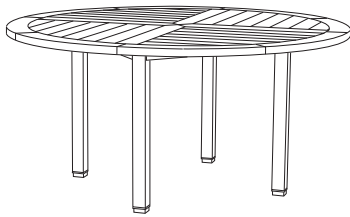

GT-1021
Paradiso Side Chair
19.5" w × 23.25" d × 34.25" h

GIATI
DESIGNS BY MARK SINGER

GIATI DESIGNS, INC.
Santa Barbara, California
Tel 805.684.8349 Fax 805.684.8359
www.giati.com

Roscoe Award Winner

Available in casual finishes
for interior and exterior use
(from L to R): Driftwood Finish,
Natural Teak, or Protective
UV Inhibitor (Teak Oil)

Paradiso

Side Table
GT-1070

Dining Arm Chair
GT-1020

Lounge Chair
GT-1030

60" Round Dining Table
GT-1004 (other sizes available)

Ottoman
GT-1040

42" Square Dining Table
GT-1002

Chaise Lounge
GT-1050

Bar Stool
GT-2016

Sofa
GT-1035

36" Round Bar Table
GT-1016

Dining Lounge Chair
GT-2025

Side Chair
GT-1021

GIATI

DESIGNS BY MARK SINGER

GIATI DESIGNS, INC.
Santa Barbara, California
Tel 805.684.8349 Fax 805.684.8359
www.giati.com