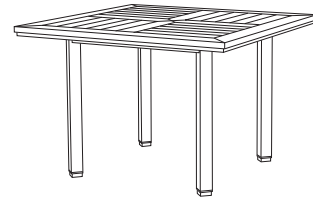

GT-1021
Paradiso Side Chair
19.5" w × 23.25" d × 34.25" h

GIATI
DESIGNS BY MARK SINGER

GIATI DESIGNS, INC.
Santa Barbara, California
Tel 805.684.8349 Fax 805.684.8359
www.giati.com

Roscoe Award Winner

Available in casual finishes
for interior and exterior use
(from L to R): Driftwood Finish,
Natural Teak, or Protective
UV Inhibitor (Teak Oil)

Paradiso

Side Table
GT-1070

Dining Arm Chair
GT-1020

Lounge Chair
GT-1030

60" Round Dining Table
GT-1004 (other sizes available)

Ottoman
GT-1040

42" Square Dining Table
GT-1002

Chaise Lounge
GT-1050

Bar Stool
GT-2016

Sofa
GT-1035

36" Round Bar Table
GT-1016

Dining Lounge Chair
GT-2025

Side Chair
GT-1021

GIATI

DESIGNS BY MARK SINGER

GIATI DESIGNS, INC.
Santa Barbara, California
Tel 805.684.8349 Fax 805.684.8359
www.giati.com